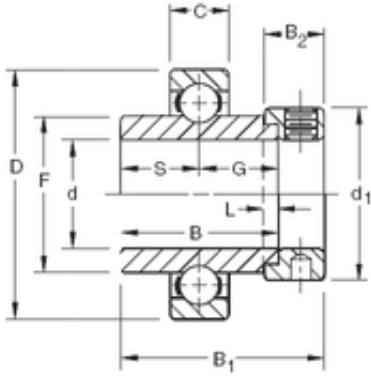

NTN BEARING CORP.OF AMERICA

23,8125 mm x 52 mm x 34,93 mm Timken
SM1015K deep groove ball bearings

Bearing No. SM1015K

Size	23.8125x52x34.93 mm
Bore Diameter	23,8125 mm
Outer Diameter	52 mm
Width	34,93 mm
d	23,8125 mm
D	52 mm
B	34,93 mm
C	15 mm
d1	38,1 mm
B1	44,45 mm
B2	13,5 mm
F	33,83 mm
G	17,5 mm
L	4 mm
S	17,5 mm
Weight	0,236 Kg
Basic dynamic load rating (C)	15,6 kN

SM1015K Bearing 2D drawings and 3D CAD models