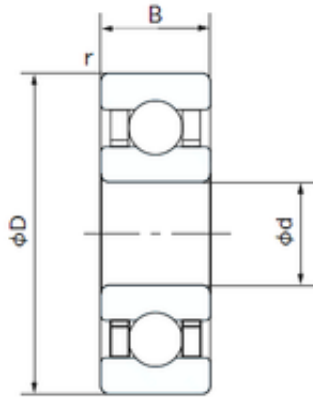

NTN BEARING CORP.OF AMERICA

95 mm x 170 mm x 32 mm NACHI 6219T deep groove ball bearings

Bearing No. 6219T

Size	95x170x32 mm
Bore Diameter	95 mm
Outer Diameter	170 mm
Width	32 mm
d	95 mm
D	170 mm
B	32 mm
C	32 mm
r	2.1 mm
Weight	3.0 Kg
Basic dynamic load rating (C)	109 kN

6219T Bearing 2D drawings and 3D CAD models