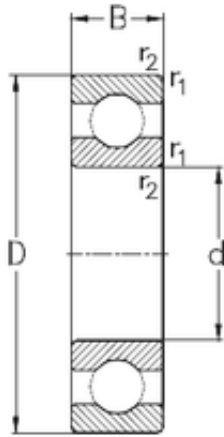

NTN BEARING CORP.OF AMERICA

170 mm x 230 mm x 28 mm NKE 61934-MA
deep groove ball bearings

Bearing No. 61934-MA

Size	170x230x28 mm
Bore Diameter	170 mm
Outer Diameter	230 mm
Width	28 mm
d	170 mm
D	230 mm
B	28 mm
C	28 mm
r1 min.	2 mm
r2 min.	2 mm
Weight	3,4 Kg
Basic dynamic load rating (C)	94 kN
Basic static load rating (C0)	104 kN

61934-MA Bearing 2D drawings and 3D CAD models