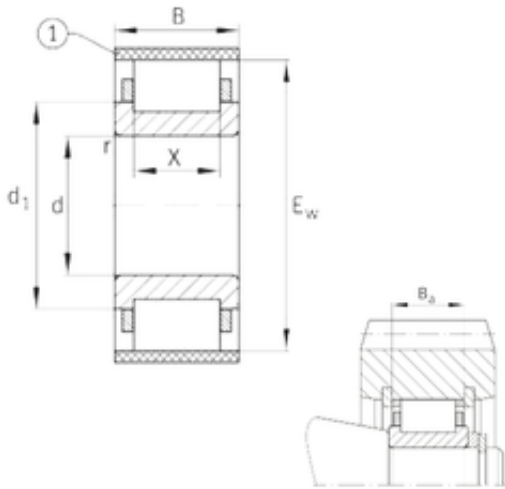

NTN BEARING CORP.OF AMERICA

FAG RN2348-EX-MPBX cylindrical roller bearings

Bearing No. RN2348-EX-MPBX

Size	240x447x155 mm
Bore Diameter	240 mm
Outer Diameter	447 mm
Width	155 mm
d	240 mm
Ew	447 mm
B	155 mm
Ba	150,7 mm
X	110 mm
d1	329,6 mm
r min.	5 mm
Weight	96,2 Kg
Basic dynamic load rating (C)	2600 kN

RN2348-EX-MPBX Bearing 2D drawings and 3D CAD models