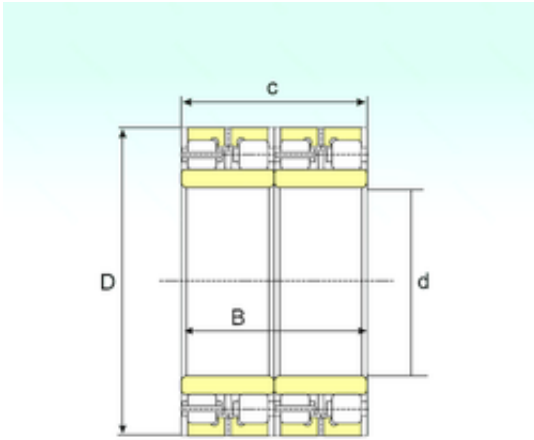

NTN BEARING CORP.OF AMERICA

860 mm x 1140 mm x 750 mm ISB FCDP
172228750 cylindrical roller bearings

Bearing No. FCDP 172228750

Size	860x1140x750 mm
Bore Diameter	860 mm
Outer Diameter	1140 mm
Width	750 mm
d	860 mm
D	1140 mm
B	750 mm
C	750 mm
Weight	2100 Kg
Basic dynamic load rating (C)	20500 kN

FCDP 172228750 Bearing 2D drawings and 3D CAD models