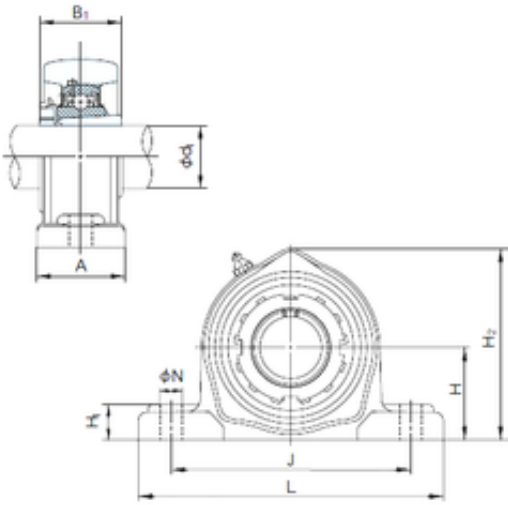

NTN BEARING CORP.OF AMERICA

NACHI UKPK215+H2315 bearing units

Bearing No. UKPK215+H2315

UKPK215+H2315 Bearing 2D drawings and 3D CAD models

Bore Diameter	65 mm
d	65 mm
H	82.6 mm
A	74 mm
B1	73 mm
H1	28 mm
H2	167 mm
J	217 mm
L	272 mm
N	24 mm
Bolt (G)	M20