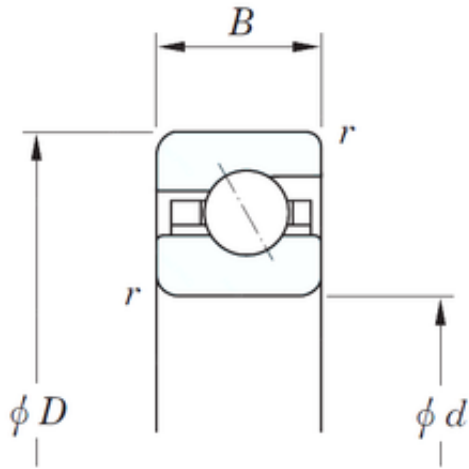

# NTN BEARING CORP.OF AMERICA

127 mm x 146,05 mm x 9,525 mm KOYO  
KCA050 angular contact ball bearings

Bearing No. KCA050

|                               |                     |
|-------------------------------|---------------------|
| Size                          | 127x146.05x9.525 mm |
| Bore Diameter                 | 127 mm              |
| Outer Diameter                | 146,05 mm           |
| Width                         | 9,525 mm            |
| d                             | 127 mm              |
| D                             | 146,05 mm           |
| B                             | 9,525 mm            |
| C                             | 9,525 mm            |
| r                             | 1 mm                |
| Weight                        | 0,245 Kg            |
| Basic dynamic load rating (C) | 12,2 kN             |
| Bearing No.                   | KCA050              |
| r(min)                        | 1                   |
| Cr                            | 12.2                |
| C0r                           | 18.4                |
| Mass(kg)                      | 0.245               |

KCA050 Bearing 2D drawings and 3D CAD models